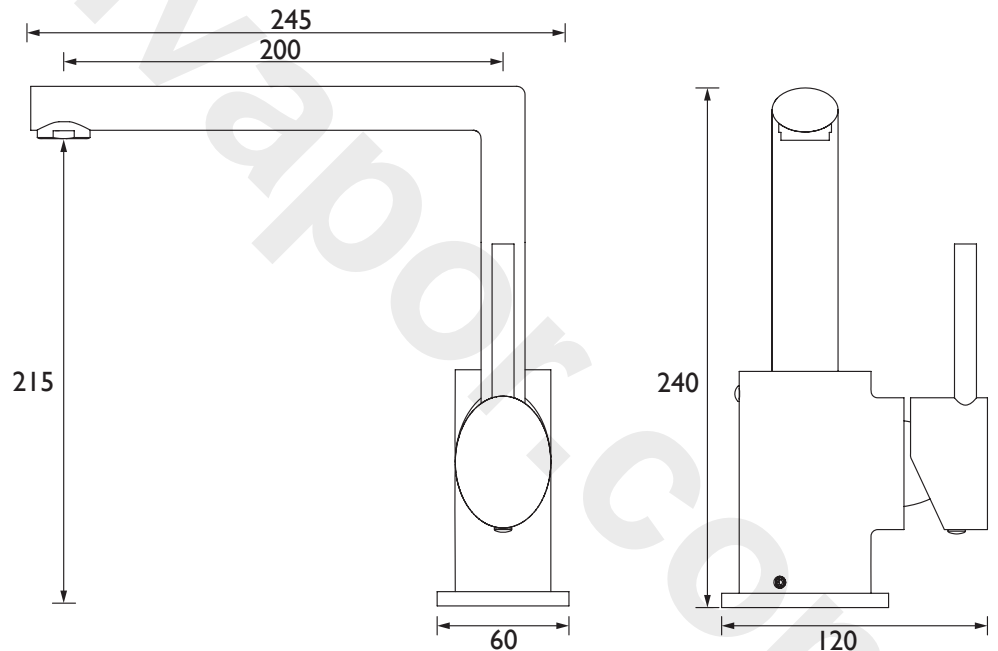

### Specification

<b>Product Type:</b>	Kitchen Taps
<b>Main Construction Material:</b>	Brass
<b>Mount Type:</b>	Deck Mounted
<b>Handle Type:</b>	Lever
<b>Connection Inlet:</b>	1/2" BSP Flexible Tails
<b>Connection Outlet:</b>	
<b>Number of Tap Holes:</b>	1
<b>Valve/Cartridge Type:</b>	35mm Cartridge
<b>Plumbing System Requirements:</b>	All, Preferably Balanced
<b>Working Pressure Range:</b>	Min 0.3 Bar, Max 5.0 Bar
<b>Maximum Hot Water Temperature: °C</b>	65
<b>Maximum Static Pressure: (bar)</b>	10
<b>Flow Type:</b>	Single Flow
<b>Isolation Included:</b>	Yes

### Features:

- Long life ceramic cartridge for added durability and ease of use
- Metal fixing nut for added durability
- Easyfit base included
- Flexible tails included
- Minimum working pressure of 0.3 bar

### Dimensions (measurements in mm)